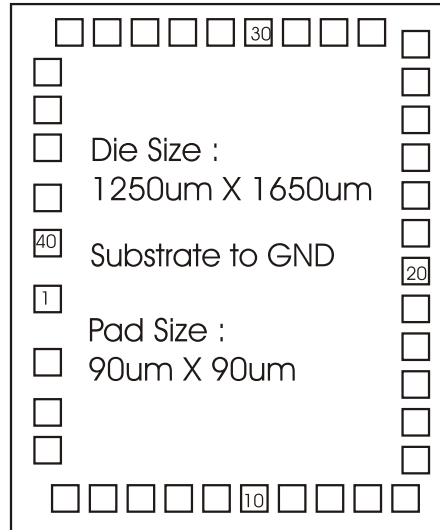

MT-6001B

PIN ASSIGNMENT

NO	NAME	X	Y	NO	NAME	X	Y
1	XIN	72.5	712.85	21	SEG8	1176.85	919.5
2	XOUT	72.5	451.35	22	SEG9	1176.85	1041.5
3	GND	75	314.05	23	SEG10	1176.85	1163.5
4	VDD1	75	199.05	24	SEG11	1176.85	1285.5
5	VDD2	94.95	72.5	25	SEG12	1176.85	1407.5
6	VDD3	209.95	72.5	26	SEG13	1176.85	1534.2
7	CUP1	324.95	72.5	27	SEG14	1056.1	1571.3
8	CUP2	439.95	72.5	28	IOA3	936.1	1571.3
9	COM1	554.95	72.5	29	IOA4	816.1	1571.3
10	COM2	669.95	72.5	30	IOB1	696.1	1571.3
11	N.C.	784.95	72.5	31	IOB2	576.1	1571.3
12	N.C.	899.95	72.5	32	IOB3	456.1	1571.3
13	N.C.	1014.95	72.5	33	BZ	336.1	1571.3
14	SEG1	1129.95	72.5	34	KI1	216.1	1571.3
15	SEG2	1176.85	187.5	35	KI2	96.1	1571.3
16	SEG3	1176.85	309.5	36	KI3	72.5	1440.65
17	SEG4	1176.85	431.5	37	KI4	72.5	1325.65
18	SEG5	1176.85	553.5	38	RESET	72.5	1188.65
19	SEG6	1176.85	675.5	39	OPT	72.5	1029.85
20	SEG7	1176.85	797.5	40	TEST	72.5	871.65