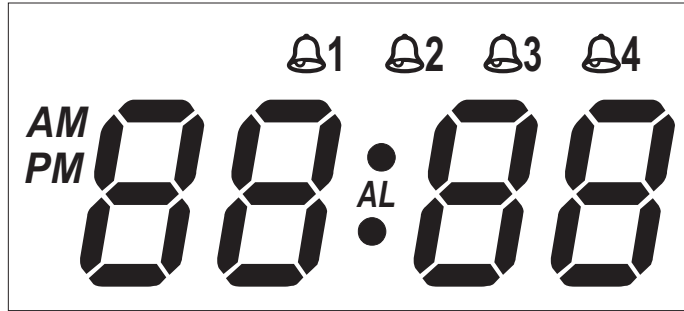

DL9093

深圳市晶峰达电子科技有限公司
东莞市琪芯电子有限公司

电话: 13798528768, 0755-29206918, FAX: 81703081
邮箱: info@jfd-ic.com, QQ: 402431824 阿里旺旺: szjfdz
网址: www.jfd-ic.com MSN: aleafuyzf@hotmail.com

For Four Alarm Option

1/2 Bias, 1/3 Duty, 3.0 Vlcd