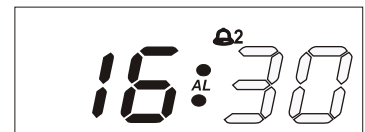

1.2 LCD PATTERN

Mode

Set

Adjust

Power On

Set

Hold set key 2 sec

Adjust

Set

Adjust

Set

Adjust

Set

Mode

Mode

Set