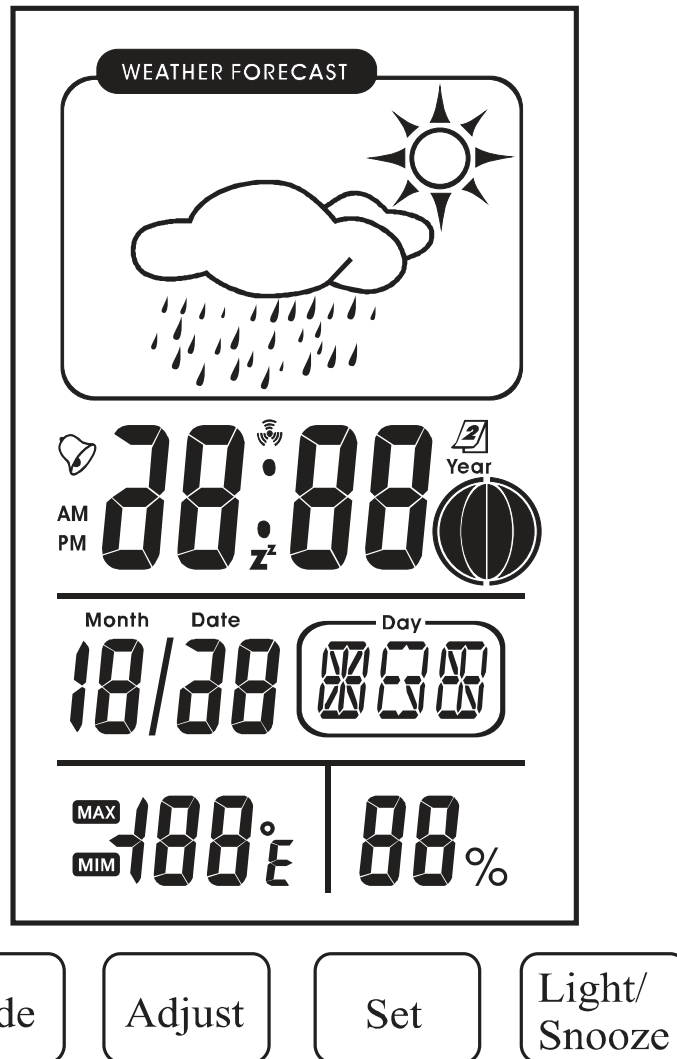

DL6019

A) FEATURES

1) 1.5V Operate
2) Low Power Consumption
3) Weather Forecast Clock With Moon Face, Temperature and Humidity
  Selectable for 12 or 24 Hour Format
4) Date Display (Month / Date / Week)
5) Year Range is 2003-2052 (Default is 2003yr)
  Auto Adjust Week
6) Clock with Chime and Alarm Function
7) Alarm with Snooze Function (Repeat 4 Times)
8) Measuring Temperature Range:-50 degC ~ +70 degC
  -58 degF ~ +158degF
9) Measuring Humidity Range : 20%RH ~ 99%RH
10) Display Resolution : 1 degC, 1 %
11) Accuracy : +/- 1 degC, +/- 5%
12) Max/Min Temperature and Humidity Records
13) LED Function