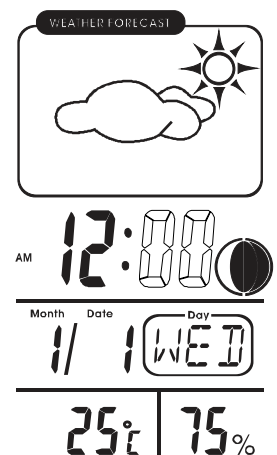

- 1) 1.5V Operate
- 2) Low Power Consumption
- 3) Weather Forecast Clock With Moon Face, Temperature and Humidity
Selectable for 12 or 24 Hour Format
- 4) Date Display (Month / Date / Week)
- 5) Year Range is 2003-2052 (Default is 2003yr)
Auto Adjust Week
- 6) Clock with Chime and Alarm Function
- 7) Alarm with Snooze Function (Repeat 4 Times)
- 8) Measuring Temperature Range:-50 degC ~ +70 degC
-58 degF ~ +158degF
- 9) Measuring Humidity Range : 20%RH ~ 99%RH
- 10) Display Resolution : 1 degC, 1 %
- 11) Accuracy : +/- 1 degC, +/- 5%
- 12) Max/Min Temperature and Humidity Records
- 13) LED Function

B) OPERATION MODES

Home Time

Press <Mode>
Within 5 Minute
not Press Any
Keys, Return to
Home Time

Alarm

Press <Mode>
Within 5 Minute
not Press Any
Keys, Return to
Home Time

Calendar

C) SETTING & FUNCTION PROCEDURES

C1) Setting of Home Time

From Home Time Mode,
Press <Set> Hold 2 Sec to Set 12/24 Hr Format,
Press <Adjust> to Select,
Press <Set> to Confirm.

Set Hour,
Press <Adjust> to Increase,
Press <Set> to Confirm.