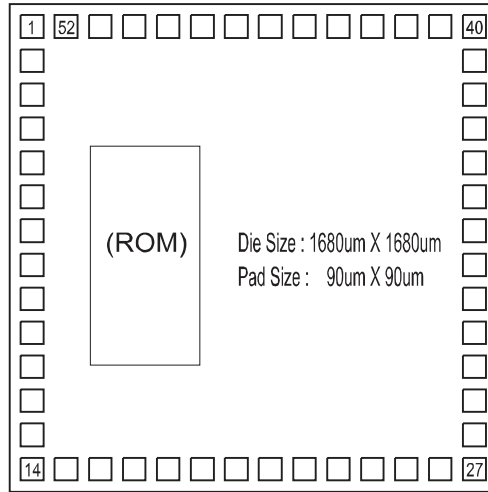

DL6019

SUBSTRATE SHOULD BE CONNECTED TO GND

PIN ASSIGNMENT

NO	NAME	X	Y	NO	NAME	X	Y
1	BAK	77.5	1602.5	27	SEG13	1602.5	77.5
2	XIN	77.5	1472.5	28	SEG14	1602.5	207.5
3	XOUT	77.5	1357.5	29	SEG15	1602.5	322.5
4	GND	77.5	1242.5	30	SEG16	1602.5	437.5
5	VDD1	77.5	1127.5	31	SEG17	1602.5	552.5
6	VDD2	77.5	1012.5	32	SEG18	1602.5	667.5
7	VDD3	77.5	897.5	33	SEG19	1602.5	782.5
8	CUP1	77.5	782.5	34	SEG20	1602.5	897.5
9	CUP2	77.5	667.5	35	SEG21	1602.5	1012.5
10	COM1	77.5	552.5	36	SEG22	1602.5	1127.5
11	COM2	77.5	437.5	37	SEG23	1602.5	1242.5
12	COM3	77.5	322.5	38	IOA1	1602.5	1357.5
13	COM4	77.5	207.5	39	IOA2	1602.5	1472.5
14	COM5	77.5	77.5	40	IOA3	1602.5	1602.5
15	SEG1	207.5	77.5	41	IOA4	1472.5	1602.5
16	SEG2	322.5	77.5	42	SEG28	1357.5	1602.5
17	SEG3	437.5	77.5	43	SEG29	1242.5	1602.5
18	SEG4	552.5	77.5	44	LIGHT	1127.5	1602.5
19	SEG5	667.5	77.5	45	BZ	1012.5	1602.5
20	SEG6	782.5	77.5	46	K11	897.5	1602.5
21	SEG7	897.5	77.5	47	K12	782.5	1602.5
22	SEG8	1012.5	77.5	48	K13	667.5	1602.5
23	SEG9	1127.5	77.5	49	K14	552.5	1602.5
24	SEG10	1242.5	77.5	50	RESET	437.5	1602.5
25	SEG11	1357.5	77.5	51	K15	322.5	1602.5
26	SEG12	1472.5	77.5	52	N.C.	207.5	1602.5