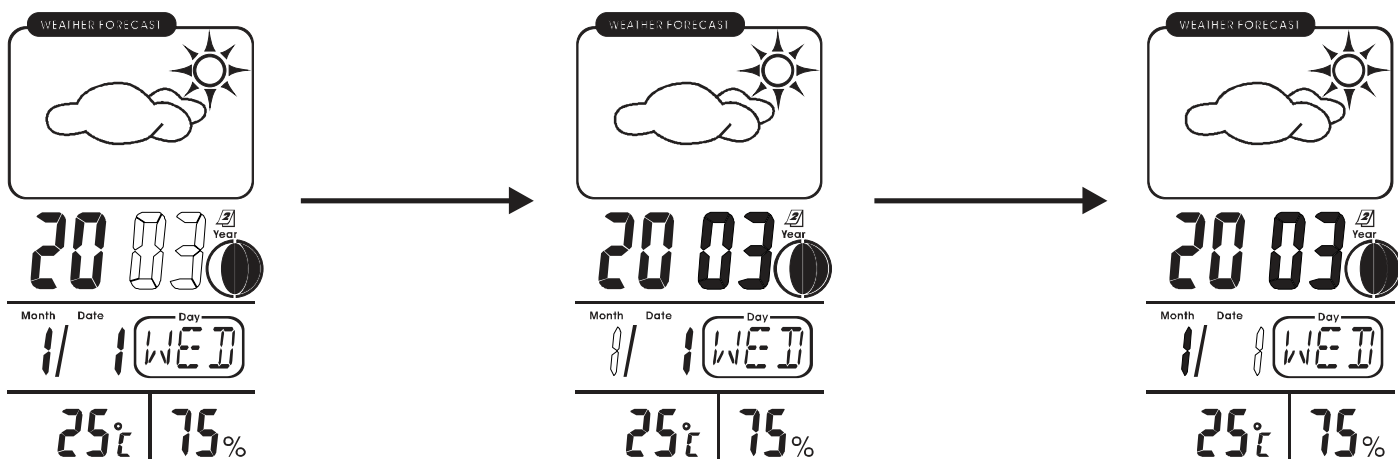

Set Minute,
Press <Adjust> to Increase,
Press <Mode> to Finish.

C2) Function Key of Home Time

-Press <Set> to Select degC or degF

-Press <Adjust> to Select Max or Min Temperature & Humidity Record.

-Press <Adjust> Hold 2 Second, the Max or Min Temperature & Humidity Record to be Delete and then Restart the Record Automatically.

C3) Setting of Alarm

From Alarm Mode,
Press <Set> Hold 2 Sec to Set Hour,
Press <Adjust> to Increase,
Press <Set> to Confirm.

Set <Minute>,
Press <Adjust> to Increase,
Press <Mode> To Finish.

C4) Function Key of Alarm

-Press <Adjust> to Open Alarm (☺) or/& Chime (🔔) Function

-When the Alarm is Start, Press <Snooze> or Not Press Any Key,
The Snooze Function Will Open and Repeat Four Times.

C5) Setting of Calendar

From Calendar Mode,
Press <Set> Hold 2 Sec to Set Year,
Press <Adjust> to Increase,
Press <Set> to Confirm.