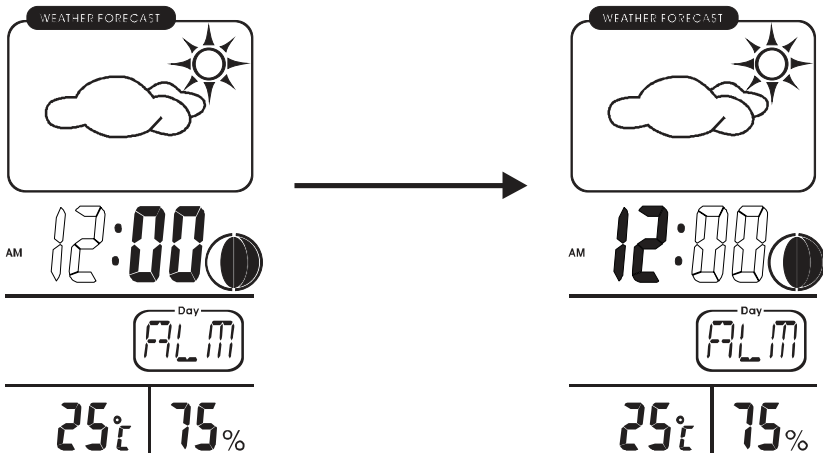

C1) Setting of Home Time

From Home Time Mode,
Press <Set> Hold 2 Sec to Set 12/24 Hr Format,
Press <Adjust> to Select,
Press <Set> to Confirm.

Set Hour,
Press <Adjust> to Increase,
Press <Set> to Confirm.

Set Minute,
Press <Adjust> to Increase,
Press <Mode> to Finish.

C2) Function Key of Home Time

-Press <Set> to Select degC or degF

-Press <Adjust> to Select Max or Min Temperature & Humidity Record.

-Press <Adjust> Hold 2 Second, the Max or Min Temperature & Humidity Record to be Delete and then Restart the Record Automatically.

C3) Setting of Alarm

From Alarm Mode,
Press <Set> Hold 2 Sec to Set Hour,
Press <Adjust> to Increase,
Press <Set> to Confirm.

Set <Minute>,
Press <Adjust> to Increase,
Press <Mode> To Finish.

C4) Function Key of Alarm